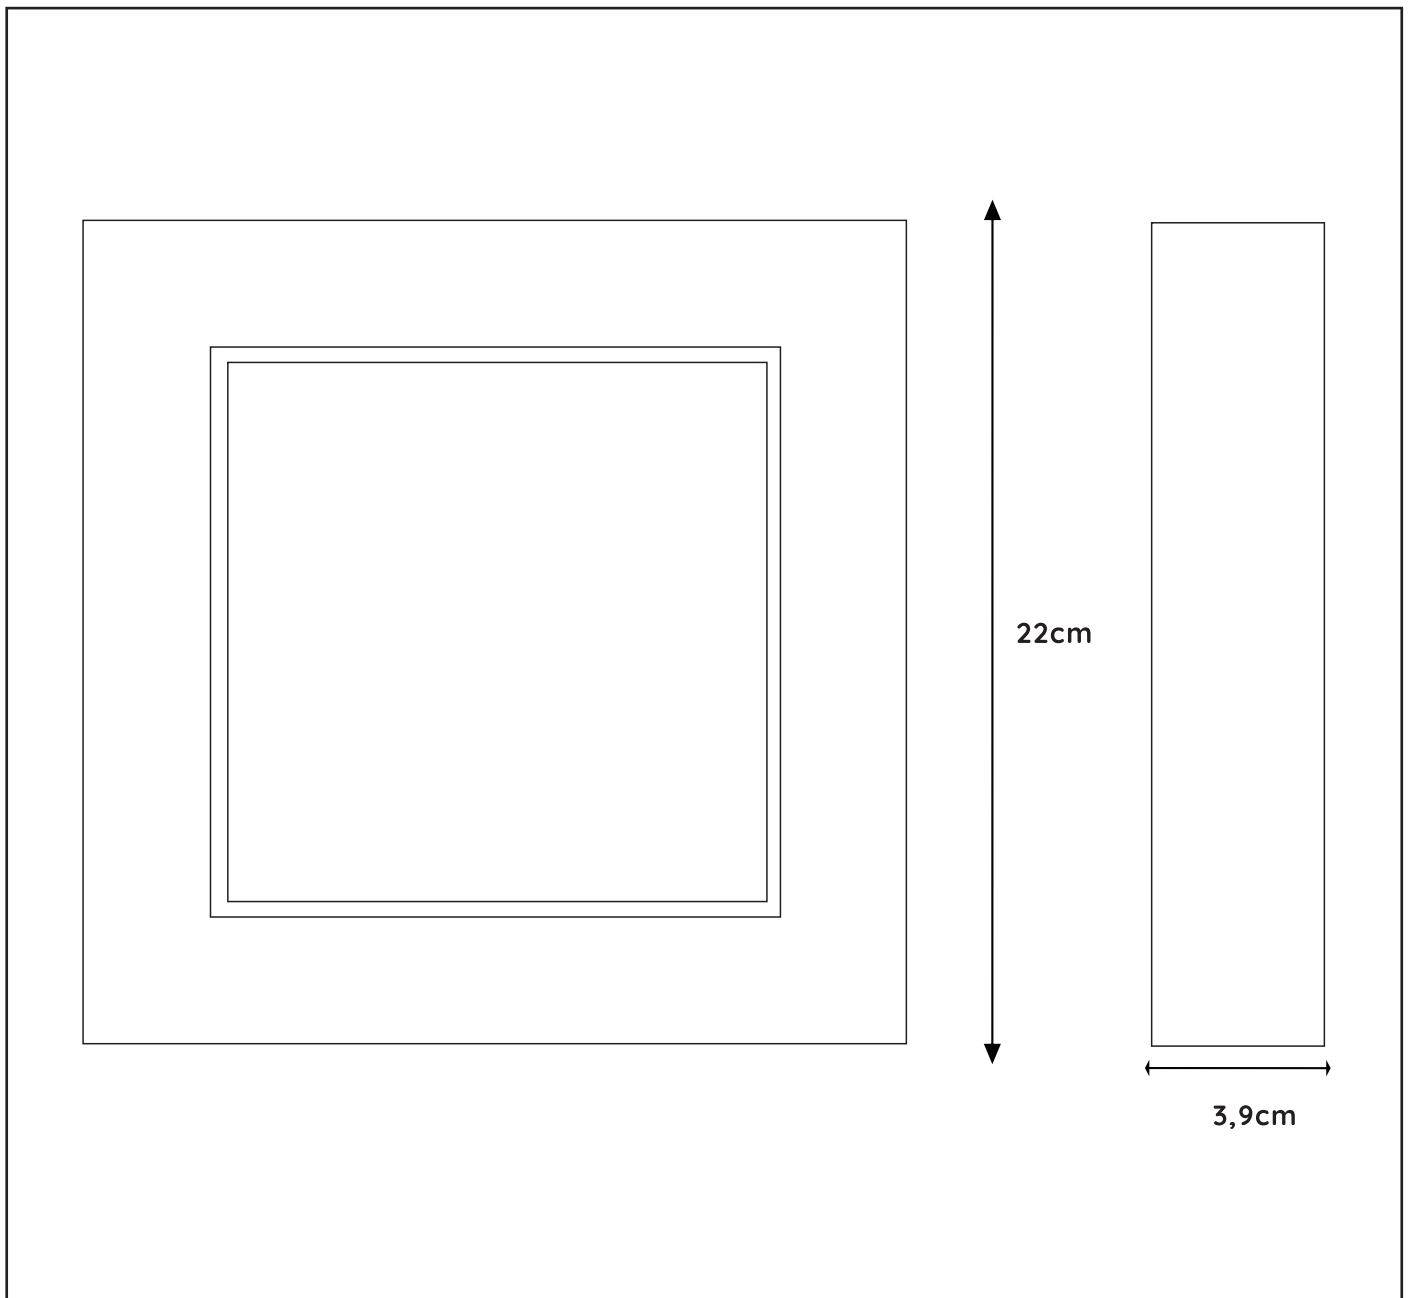

For more specifications, dimensions please visit

www.lucide.com