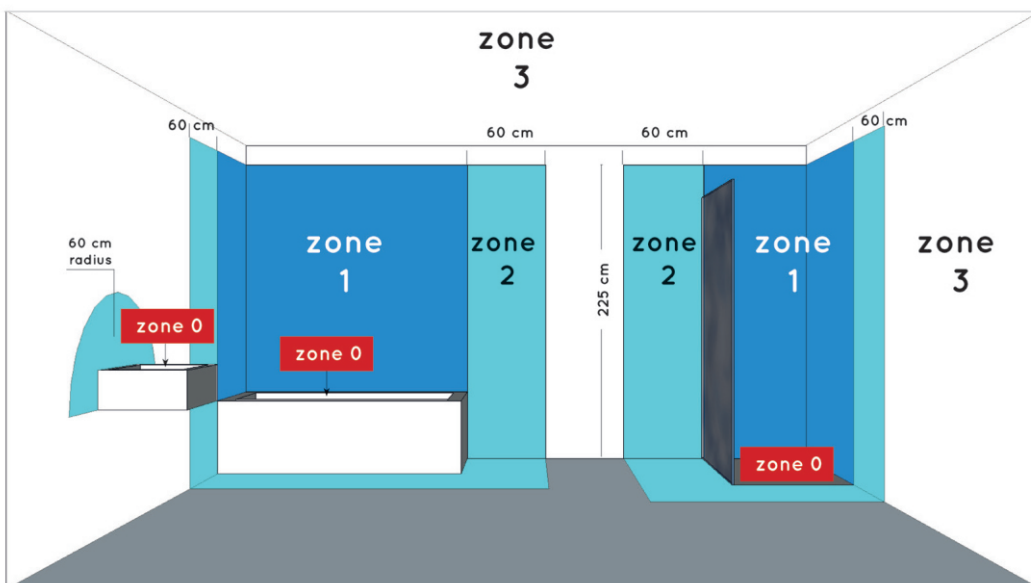

Installation of items in bathroom:

Product specifications

Dimmable : Yes

Light direction : Around(diffuser)

Adjustable in height : Not adjustable In Height (Before Installation)

Directional : 110°

Cable : No cable On Product

Cable length : - cm

Sensor : Without Sensor

Control : Light Switch Control

IP-Class : 44

Electric class : 2

Light source including ?: Yes

Lamp socket : No

Light source number : 96

Power requirements : 220-240V~50Hz

Bulb type & maximum wattage : SMD 4014 LED 22W